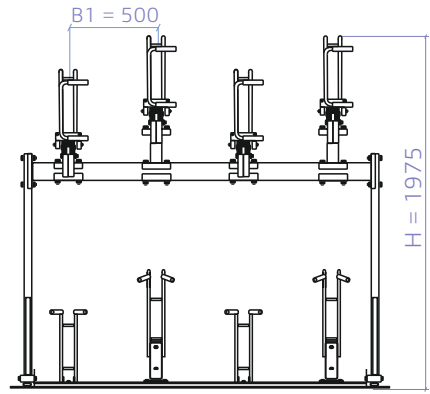

**Free-standing racks only - cannot be extended with additional modules

Single Basic-1 Modules

spacing 500

DIMENSIONS: BR.500_S_B_xx

| TYPE | D | B1 | BAN | B max | Weight [kg] |
|---------------|------|-----|------|-------|-------------|
| - | - | - | - | - | - |
| BR.500_S_B_12 | 2045 | 500 | 3000 | 3180 | 289 |
| BR.500_S_B_08 | 2045 | 500 | 2000 | 2180 | 207 |
| BR.500_S_B_04 | 2045 | 500 | 1000 | 1180 | 125 |

All dim. in [mm]

BR.500_S_B_12

BR.500_S_B_08

BR.500_S_B_04

Extension modules for single Basic-1 modules. *spacing 500*

DIMENSIONS: BR.500_S_E_xx

| TYPE | D | B1 | BAN | B-Ex | Weight [kg] |
|----------------|------|-----|------|------|-------------|
| - | - | - | - | - | - |
| - | - | - | - | - | - |
| BR.500_S_E_12 | 2045 | 500 | 3000 | 3000 | 267 |
| BR.500_S_E_10* | 2045 | 500 | 2500 | 2500 | 225 |

* An extension can only be used as the last module in a row

All dim. in [mm]

BR.500_S_E_12

BR.500_S_E_10

Extension modules for single Basic-1 modules. *spacing 500*

DIMENSIONS: BR.500_S_E_xx

| TYPE | D | B1 | BAN | B-Ex | Weight [kg] |
|----------------|------|-----|------|------|-------------|
| BR.500_S_E_08 | 2045 | 500 | 2000 | 2000 | 186 |
| BR.500_S_E_06* | 2045 | 500 | 1500 | 1500 | 144 |
| BR.500_S_E_04 | 2045 | 500 | 1000 | 1000 | 104 |

DIMENSIONS: BR.500_S_B_xx

| TYPE | D | B1 | BAN | B max | Weight [kg] |
|-----------------|------|-----|------|-------|-------------|
| - | - | - | - | - | - |
| BR.500_S_B_10** | 2045 | 500 | 2500 | 2680 | 247 |
| BR.500_S_B_06** | 2045 | 500 | 1500 | 1680 | 166 |