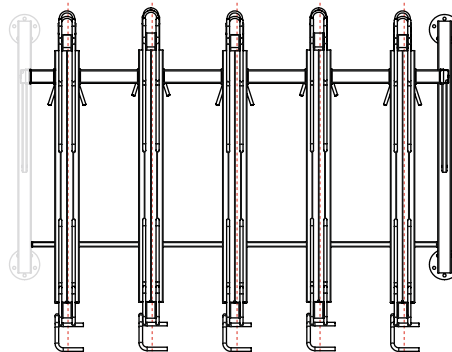

**Free-standing racks only - cannot be extended with additional modules

Single Basic-1 Modules

spacing 500

DIMENSIONS: BR.500_S_B_xx

| TYPE | D | B1 | BAN | B max | Weight [kg] |
|---------------|------|-----|------|-------|-------------|
| - | - | - | - | - | - |
| BR.500_S_B_12 | 2045 | 500 | 3000 | 3180 | 289 |
| BR.500_S_B_08 | 2045 | 500 | 2000 | 2180 | 207 |
| BR.500_S_B_04 | 2045 | 500 | 1000 | 1180 | 125 |

All dim. in [mm]

BR.500_S_B_12

BR.500_S_B_08

BR.500_S_B_04

Extension modules for single Basic-1 modules. *spacing 500*

DIMENSIONS: BR.500_S_E_xx

| TYPE | D | B1 | BAN | B-Ex | Weight [kg] |
|----------------|------|-----|------|------|-------------|
| - | - | - | - | - | - |
| - | - | - | - | - | - |
| BR.500_S_E_12 | 2045 | 500 | 3000 | 3000 | 267 |
| BR.500_S_E_10* | 2045 | 500 | 2500 | 2500 | 225 |

* An extension can only be used as the last module in a row

All dim. in [mm]

BR.500_S_E_12

BR.500_S_E_10

Extension modules for single Basic-1 modules. *spacing 500*

DIMENSIONS: BR.500_S_E_xx

| TYPE | D | B1 | BAN | B-Ex | Weight [kg] |
|----------------|------|-----|------|------|-------------|
| BR.500_S_E_08 | 2045 | 500 | 2000 | 2000 | 186 |
| BR.500_S_E_06* | 2045 | 500 | 1500 | 1500 | 144 |
| BR.500_S_E_04 | 2045 | 500 | 1000 | 1000 | 104 |

DIMENSIONS: BR.500_S_B_xx

| TYPE | D | B1 | BAN | B max | Weight [kg] |
|-----------------|------|-----|------|-------|-------------|
| - | - | - | - | - | - |
| BR.500_S_B_10** | 2045 | 500 | 2500 | 2680 | 247 |
| BR.500_S_B_06** | 2045 | 500 | 1500 | 1680 | 166 |