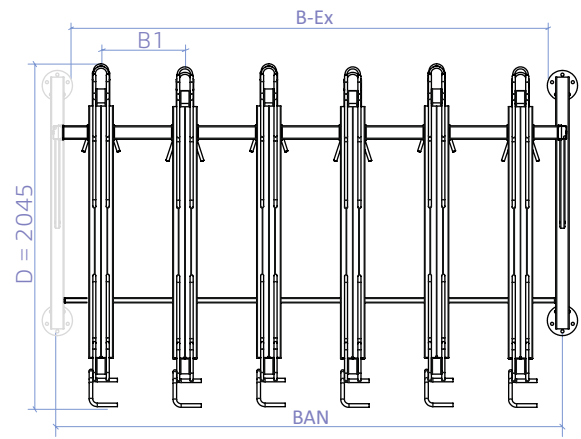

Extension Modules - main dimensions