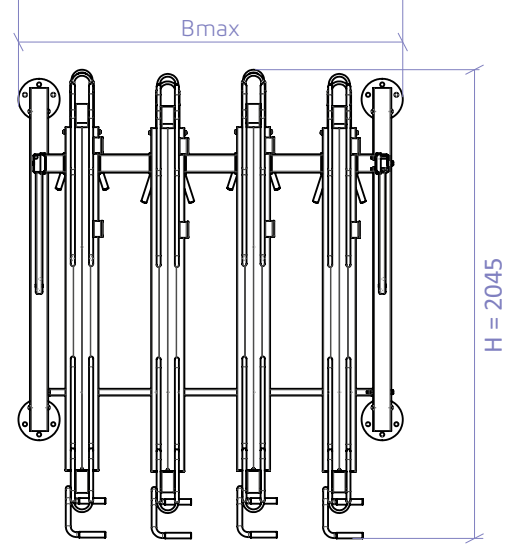

Basic Modules - main dimensions

spacing 500

Extension Modules - main dimensions

spacing 500