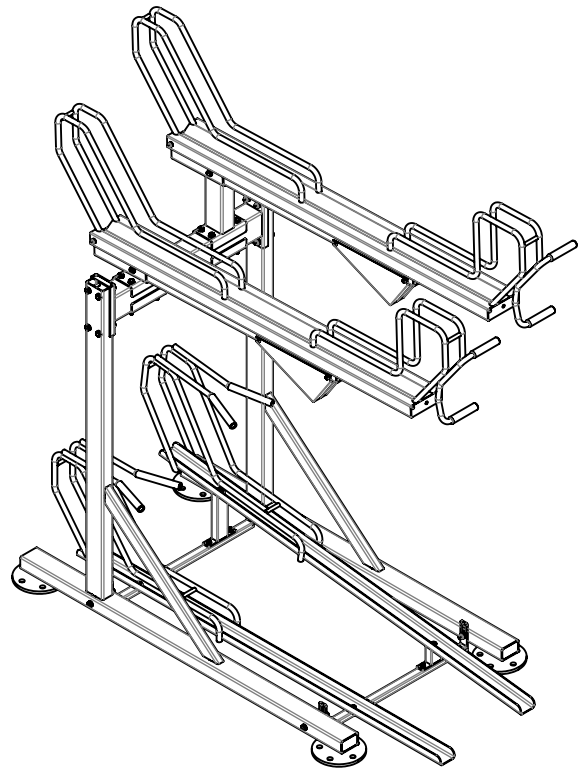

Two Tier **Bike Rack** BR.500_S

single, spacing 500 mm

Base Modules

Extension Modules

Dimensions

Models

Configuration example

Office & Production facility

Single Basic-1 Modules. *spacing 500*

DIMENSIONS: BR.500_S_B_XX

| TYPE | D | B1 | BAN | B max | Weight [kg] |
|---------------|------|-----|------|-------|-------------|
| - | - | - | - | - | - |
| BR.500_S_B_12 | 2045 | 500 | 3000 | 3180 | 289 |
| BR.500_S_B_08 | 2045 | 500 | 2000 | 2180 | 207 |
| BR.500_S_B_04 | 2045 | 500 | 1000 | 1180 | 125 |

Extension modules for single Basic-1 modules. *spacing 500*

DIMENSIONS: BR.500_S_E_XX

| TYPE | D | B1 | BAN | B-Ex | Weight [kg] |
|----------------|------|-----|------|------|-------------|
| - | - | - | - | - | - |
| - | - | - | - | - | - |
| BR.500_S_E_12 | 2045 | 500 | 3000 | 3000 | 267 |
| BR.500_S_E_10* | 2045 | 500 | 2500 | 2500 | 225 |
| BR.500_S_E_08 | 2045 | 500 | 2000 | 2000 | 186 |
| BR.500_S_E_06* | 2045 | 500 | 1500 | 1500 | 144 |
| BR.500_S_E_04 | 2045 | 500 | 1000 | 1000 | 104 |

DIMENSIONS: BR.500_S_B_xx

| TYPE | D | B1 | BAN | B max | Weight [kg] |
|-----------------|------|-----|------|-------|-------------|
| - | - | - | - | - | - |
| BR.500_S_B_10** | 2045 | 500 | 2500 | 2680 | 247 |
| BR.500_S_B_06** | 2045 | 500 | 1500 | 1680 | 166 |