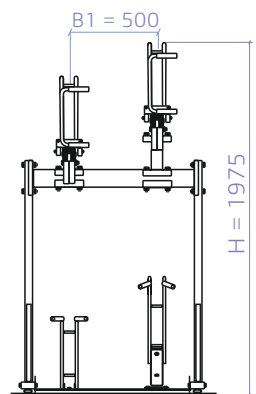

**Free-standing racks only - cannot be extended with additional modules

Single Basic-1 Modules

spacing 500

DIMENSIONS: BR.500_S_B_xx

| TYPE | D | B1 | BAN | B max | Weight [kg] |
|---------------|------|-----|------|-------|-------------|
| - | - | - | - | - | - |
| BR.500_S_B_12 | 2045 | 500 | 3000 | 3180 | 289 |
| BR.500_S_B_08 | 2045 | 500 | 2000 | 2180 | 207 |
| BR.500_S_B_04 | 2045 | 500 | 1000 | 1180 | 125 |

All dim. in [mm]

BR.500_S_B_12

BR.500_S_B_08

BR.500_S_B_04

Extension modules for single Basic-1 modules. *spacing 500*

DIMENSIONS: BR.500_S_E_xx

| TYPE | D | B1 | BAN | B-Ex | Weight [kg] |
|----------------|------|-----|------|------|-------------|
| - | - | - | - | - | - |
| - | - | - | - | - | - |
| BR.500_S_E_12 | 2045 | 500 | 3000 | 3000 | 267 |
| BR.500_S_E_10* | 2045 | 500 | 2500 | 2500 | 225 |

* An extension can only be used as the last module in a row

All dim. in [mm]

BR.500_S_E_12

BR.500_S_E_10

Extension modules for single Basic-1 modules. *spacing 500*

DIMENSIONS: BR.500_S_E_xx

| TYPE | D | B1 | BAN | B-Ex | Weight [kg] |
|----------------|------|-----|------|------|-------------|
| BR.500_S_E_08 | 2045 | 500 | 2000 | 2000 | 186 |
| BR.500_S_E_06* | 2045 | 500 | 1500 | 1500 | 144 |
| BR.500_S_E_04 | 2045 | 500 | 1000 | 1000 | 104 |

DIMENSIONS: BR.500_S_B_xx

| TYPE | D | B1 | BAN | B max | Weight [kg] |
|-----------------|------|-----|------|-------|-------------|
| - | - | - | - | - | - |
| BR.500_S_B_10** | 2045 | 500 | 2500 | 2680 | 247 |
| BR.500_S_B_06** | 2045 | 500 | 1500 | 1680 | 166 |