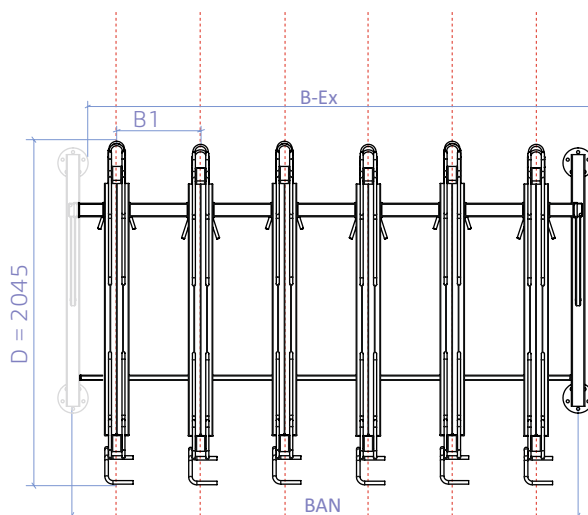

**Free-standing racks only - cannot be extended with additional modules

Single Basic-1 Modules

spacing 500

DIMENSIONS: BR.500_S_B_xx

| TYPE | D | B1 | BAN | B max | Weight [kg] |
|---------------|------|-----|------|-------|-------------|
| - | - | - | - | - | - |
| BR.500_S_B_12 | 2045 | 500 | 3000 | 3180 | 289 |
| BR.500_S_B_08 | 2045 | 500 | 2000 | 2180 | 207 |
| BR.500_S_B_04 | 2045 | 500 | 1000 | 1180 | 125 |

All dim. in [mm]

BR.500_S_B_12

BR.500_S_B_08

BR.500_S_B_04

Extension modules for single Basic-1 modules. *spacing 500*

DIMENSIONS: BR.500_S_E_xx

| TYPE | D | B1 | BAN | B-Ex | Weight [kg] |
|----------------|------|-----|------|------|-------------|
| - | - | - | - | - | - |
| - | - | - | - | - | - |
| BR.500_S_E_12 | 2045 | 500 | 3000 | 3000 | 267 |
| BR.500_S_E_10* | 2045 | 500 | 2500 | 2500 | 225 |

* An extension can only be used as the last module in a row

All dim. in [mm]

BR.500_S_E_12

BR.500_S_E_10

Extension modules for single Basic-1 modules. *spacing 500*

DIMENSIONS: BR.500_S_E_xx

| TYPE | D | B1 | BAN | B-Ex | Weight [kg] |
|----------------|------|-----|------|------|-------------|
| BR.500_S_E_08 | 2045 | 500 | 2000 | 2000 | 186 |
| BR.500_S_E_06* | 2045 | 500 | 1500 | 1500 | 144 |
| BR.500_S_E_04 | 2045 | 500 | 1000 | 1000 | 104 |

DIMENSIONS: BR.500_S_B_xx

| TYPE | D | B1 | BAN | B max | Weight [kg] |
|-----------------|------|-----|------|-------|-------------|
| - | - | - | - | - | - |
| BR.500_S_B_10** | 2045 | 500 | 2500 | 2680 | 247 |
| BR.500_S_B_06** | 2045 | 500 | 1500 | 1680 | 166 |