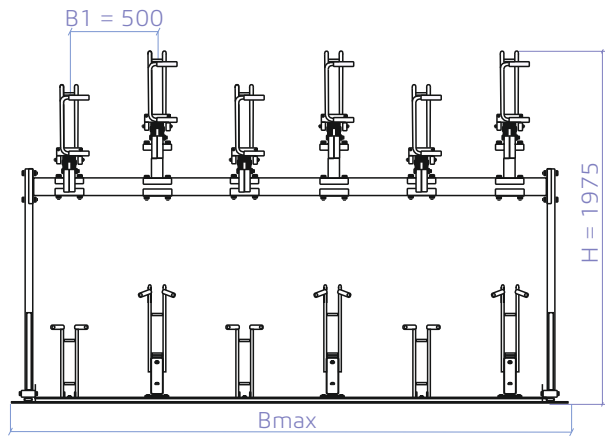

**Free-standing racks only - cannot be extended with additional modules

Single Basic-1 Modules

spacing 500

DIMENSIONS: BR.500_S_B_xx

| TYPE | D | B1 | BAN | B max | Weight [kg] |
|---------------|------|-----|------|-------|-------------|
| - | - | - | - | - | - |
| BR.500_S_B_12 | 2045 | 500 | 3000 | 3180 | 289 |
| BR.500_S_B_08 | 2045 | 500 | 2000 | 2180 | 207 |
| BR.500_S_B_04 | 2045 | 500 | 1000 | 1180 | 125 |

All dim. in [mm]

BR.500_S_B_12

BR.500_S_B_08

BR.500_S_B_04

Extension modules for single Basic-1 modules. *spacing 500*

DIMENSIONS: BR.500_S_E_xx

| TYPE | D | B1 | BAN | B-Ex | Weight [kg] |
|----------------|------|-----|------|------|-------------|
| - | - | - | - | - | - |
| - | - | - | - | - | - |
| BR.500_S_E_12 | 2045 | 500 | 3000 | 3000 | 267 |
| BR.500_S_E_10* | 2045 | 500 | 2500 | 2500 | 225 |

* An extension can only be used as the last module in a row

All dim. in [mm]

BR.500_S_E_12

BR.500_S_E_10

Extension modules for single Basic-1 modules. *spacing 500*

DIMENSIONS: BR.500_S_E_xx

| TYPE | D | B1 | BAN | B-Ex | Weight [kg] |
|----------------|------|-----|------|------|-------------|
| BR.500_S_E_08 | 2045 | 500 | 2000 | 2000 | 186 |
| BR.500_S_E_06* | 2045 | 500 | 1500 | 1500 | 144 |
| BR.500_S_E_04 | 2045 | 500 | 1000 | 1000 | 104 |

DIMENSIONS: BR.500_S_B_xx

| TYPE | D | B1 | BAN | B max | Weight [kg] |
|-----------------|------|-----|------|-------|-------------|
| - | - | - | - | - | - |
| BR.500_S_B_10** | 2045 | 500 | 2500 | 2680 | 247 |
| BR.500_S_B_06** | 2045 | 500 | 1500 | 1680 | 166 |