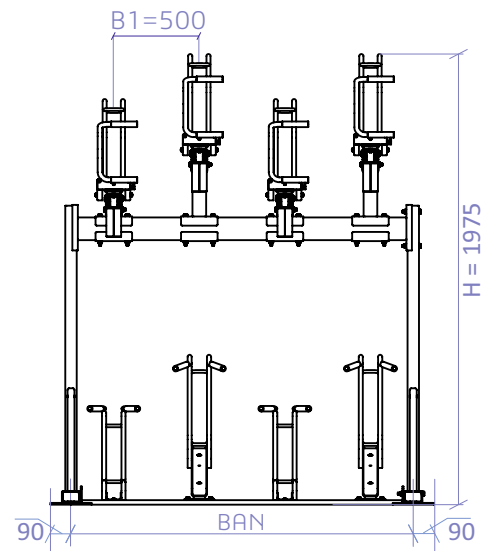

Basic Modules - main dimensions

spacing 500