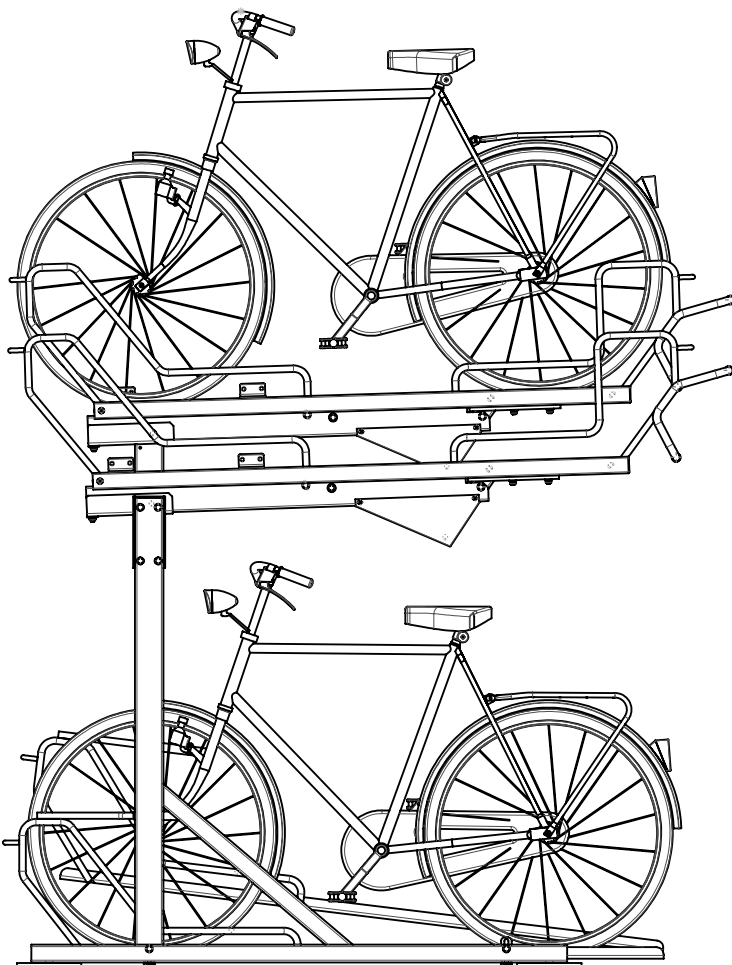

Two Tier **Bike Rack** BR.500_S

single, spacing 500 mm

Base Modules

Extension Modules

Dimensions

Models

Configuration example

Office & Production facility