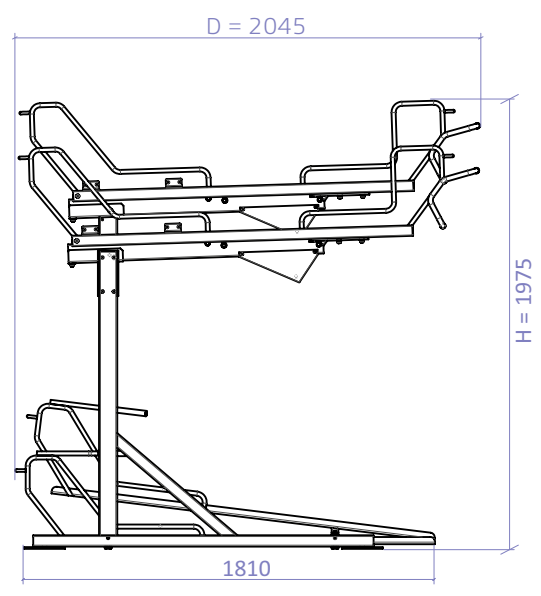

Basic Modules - main dimensions

spacing 500