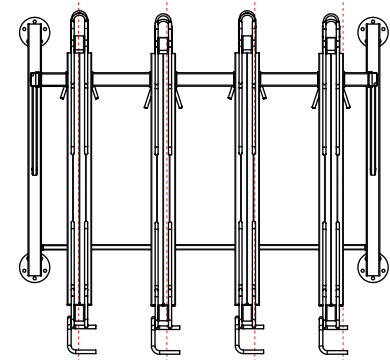

* An extension can only be used as the last module in a row

Single Basic-2 Modules. *spacing 500*

DIMENSIONS: BR.500_S_B_XX

Non-extensible modules

| TYPE | D | B1 | BAN | B max | Weight [kg] |
|-----------------|------|-----|------|-------|-------------|
| - | - | - | - | - | - |
| BR.500_S_B_10** | 2045 | 500 | 2500 | 2680 | 247 |
| BR.500_S_B_06** | 2045 | 500 | 1500 | 1680 | 166 |

**Free-standing racks only - cannot be extended with additional modules

Single Basic-1 Modules

spacing 500

DIMENSIONS: BR.500_S_B_xx

| TYPE | D | B1 | BAN | B max | Weight [kg] |
|---------------|------|-----|------|-------|-------------|
| - | - | - | - | - | - |
| BR.500_S_B_12 | 2045 | 500 | 3000 | 3180 | 289 |
| BR.500_S_B_08 | 2045 | 500 | 2000 | 2180 | 207 |
| BR.500_S_B_04 | 2045 | 500 | 1000 | 1180 | 125 |

All dim. in [mm]

BR.500_S_B_12

BR.500_S_B_08

BR.500_S_B_04

Extension modules for single Basic-1 modules. *spacing 500*

DIMENSIONS: BR.500_S_E_xx

| TYPE | D | B1 | BAN | B-Ex | Weight [kg] |
|----------------|------|-----|------|------|-------------|
| - | - | - | - | - | - |
| - | - | - | - | - | - |
| BR.500_S_E_12 | 2045 | 500 | 3000 | 3000 | 267 |
| BR.500_S_E_10* | 2045 | 500 | 2500 | 2500 | 225 |

DIMENSIONS: BR.500_S_B_xx

| TYPE | D | B1 | BAN | B max | Weight [kg] |
|-----------------|------|-----|------|-------|-------------|
| - | - | - | - | - | - |
| BR.500_S_B_10** | 2045 | 500 | 2500 | 2680 | 247 |
| BR.500_S_B_06** | 2045 | 500 | 1500 | 1680 | 166 |