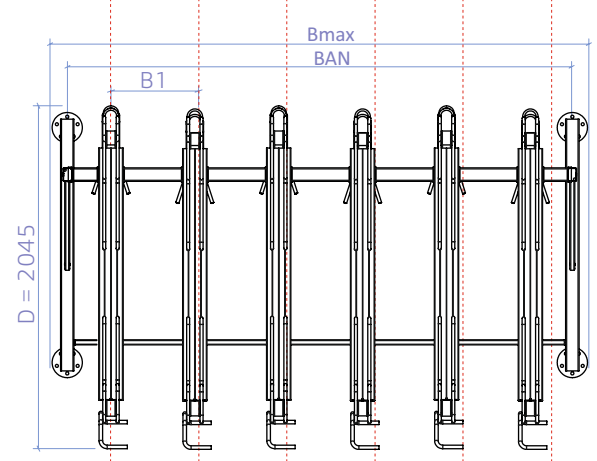

* An extension can only be used as the last module in a row

Single Basic-2 Modules. *spacing 500*

DIMENSIONS: BR.500_S_B_XX

Non-extensible modules

| TYPE | D | B1 | BAN | B max | Weight [kg] |
|-----------------|------|-----|------|-------|-------------|
| - | - | - | - | - | - |
| BR.500_S_B_10** | 2045 | 500 | 2500 | 2680 | 247 |
| BR.500_S_B_06** | 2045 | 500 | 1500 | 1680 | 166 |

**Free-standing racks only - cannot be extended with additional modules

Single Basic-1 Modules

spacing 500

DIMENSIONS: BR.500_S_B_xx

| TYPE | D | B1 | BAN | B max | Weight [kg] |
|---------------|------|-----|------|-------|-------------|
| - | - | - | - | - | - |
| BR.500_S_B_12 | 2045 | 500 | 3000 | 3180 | 289 |
| BR.500_S_B_08 | 2045 | 500 | 2000 | 2180 | 207 |
| BR.500_S_B_04 | 2045 | 500 | 1000 | 1180 | 125 |

All dim. in [mm]

BR.500_S_B_12

BR.500_S_B_08

BR.500_S_B_04

Extension modules for single Basic-1 modules. *spacing 500*

DIMENSIONS: BR.500_S_E_xx

| TYPE | D | B1 | BAN | B-Ex | Weight [kg] |
|----------------|------|-----|------|------|-------------|
| - | - | - | - | - | - |
| - | - | - | - | - | - |
| BR.500_S_E_12 | 2045 | 500 | 3000 | 3000 | 267 |
| BR.500_S_E_10* | 2045 | 500 | 2500 | 2500 | 225 |

DIMENSIONS: BR.500_S_B_xx

| TYPE | D | B1 | BAN | B max | Weight [kg] |
|-----------------|------|-----|------|-------|-------------|
| - | - | - | - | - | - |
| BR.500_S_B_10** | 2045 | 500 | 2500 | 2680 | 247 |
| BR.500_S_B_06** | 2045 | 500 | 1500 | 1680 | 166 |