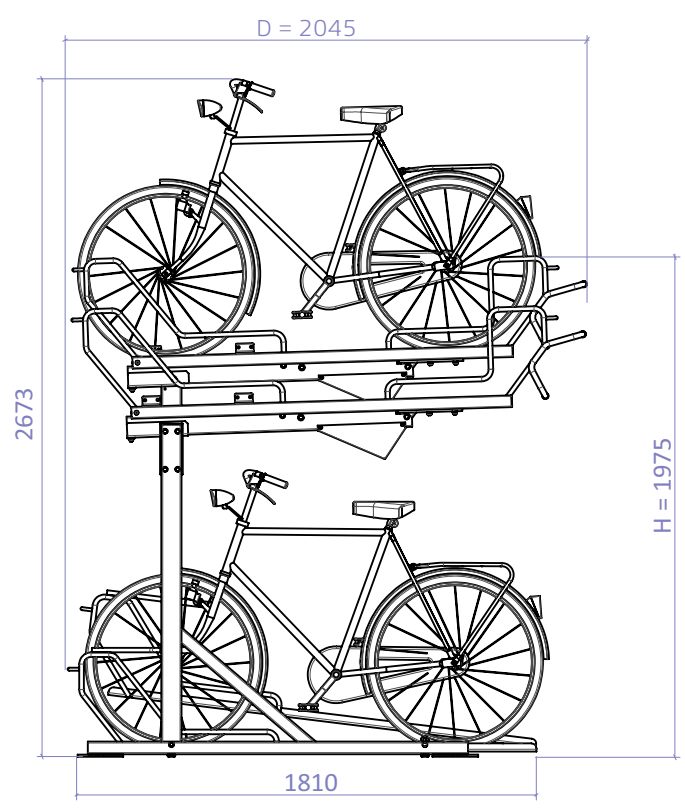

Basic Modules - main dimensions

spacing 500

Extension Modules - main dimensions

spacing 500