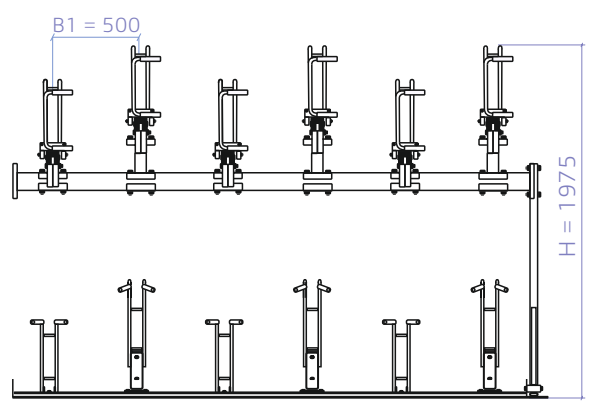

Extension Modules - main dimensions