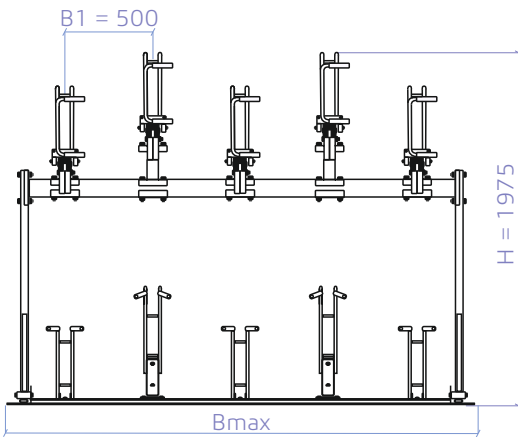

DIMENSIONS: BR.500_S_B_xx

TYPE	D	B1	BAN	B max	Weight [kg]
-	-	-	-	-	-
BR.500_S_B_10**	2045	500	2500	2680	247
BR.500_S_B_06**	2045	500	1500	1680	166

**Free-standing racks only - cannot be extended with additional modules

All dim. in [mm]

BR.500_S_B_10